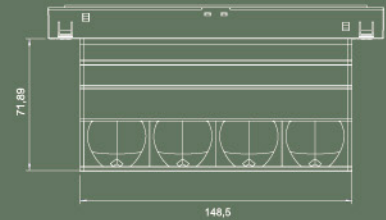

GENERAL DIMENSIONS

DIMENSIONS:	* CROQUIS
MINIMUM DISTANCE TO ILLUMINATED OBJECT:	0.5 m