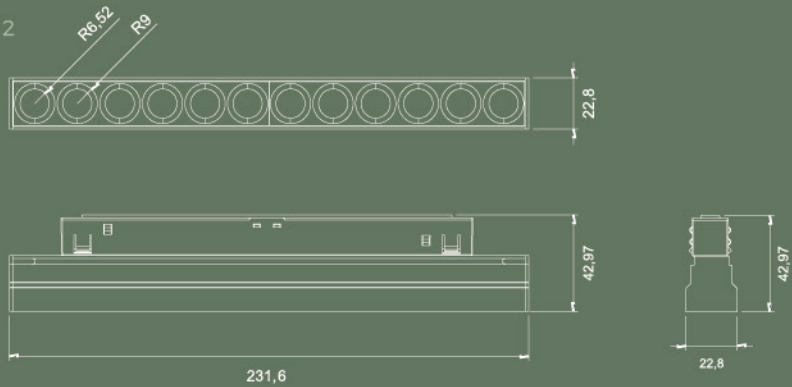

GENERAL DIMENSIONS

DIMENSIONS:	11549.01: 303 X 43 X 22.8 mm. 11549.02 : 603 X 43 X 22.8 mm. 11549.03 : 903 X 43 X 22.8 mm.
MINIMUM DISTANCE TO ILLUMINATED OBJECT:	0.5 m

ELECTRICAL DETAILS

LAMP:	LED
LED TYPE:	OSRAM
PROTECTION CLASS:	⏏
ENERGETIC EFFICIENCY:	A+
CONSTANT VOLTAGE:	48 V
VOLTAGE:	230 V
LIFE TIME:	35.000 h
LUMEN MAINTENANCE:	L80_B10: 35000
CRI:	≥90
MACADAM:	< 3

ENERGY LABEL

Let's get brighter

SLIM LENSES

FOR ALARIK SLIM

11548.12

POWER	18 W	EFFICIENCY		LUMENS	
		EFF 2700K:	74 lm/w	2700K lm:	1320 lm
		EFF 3000K:	83 lm/w	3000K lm:	1511 lm
		EFF 4000K:	93 lm/w	4000K lm:	1654 lm