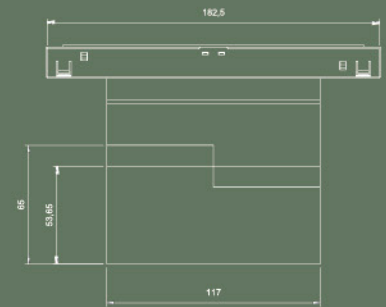

GENERAL DIMENSIONS

DIMENSIONS:	* CROQUIS
MINIMUM DISTANCE TO ILLUMINATED OBJECT:	0.5 m

ELECTRICAL DETAILS

LAMP:	LED
LED TYPE:	OSRAM
PROTECTION CLASS:	III
ENERGETIC EFFICIENCY:	A+
CONSTANT VOLTAGE:	48 V
VOLTAGE:	230 V
LIFE TIME:	35.000 h
LUMEN MAINTENANCE:	L80_B10: 35000
CRI:	≥90
MACADAM:	<3