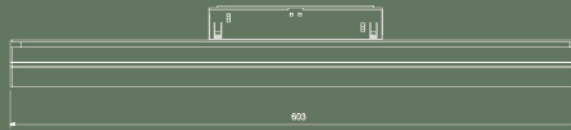

11549.01

POWER	8,9W	EFFICIENCY		LUMENS	
		EFF 2700K:	62 lm/w	2700K lm:	558 lm
		EFF 3000K:	63.6 lm/w	3000K lm:	560 lm
		EFF 4000K:	80 lm/w	4000K lm:	604 lm

15549.02

POWER	17.8W	EFFICIENCY		LUMENS	
		EFF 2700K:	62 lm/w	2700K lm:	1115 lm
		EFF 3000K:	63 lm/w	3000K lm:	1120 lm
		EFF 4000K:	80 lm/w	4000K lm:	1208 lm

15549.03