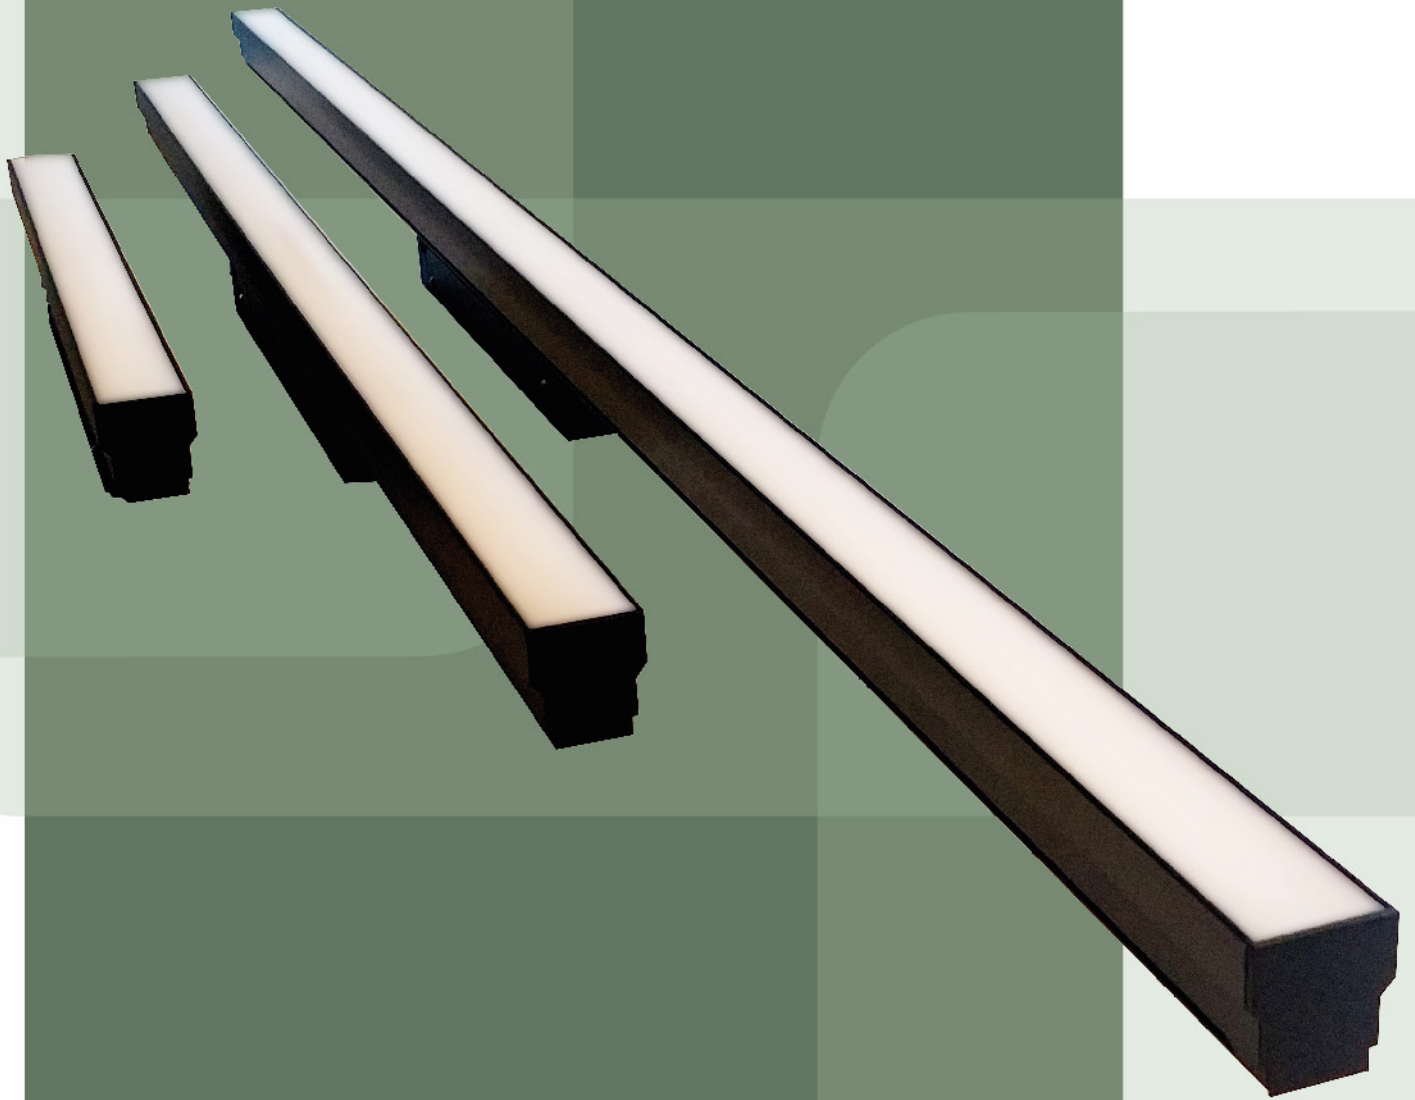

 **SLIM PATRICIA**

 The luminaire contains built-in LED lamps.

A++
A+
A
B
C
D
F

LED

The LED-lamps cannot be changed in the luminaire.

874/2012 

POWER	22W	EFFICIENCY	LUMENS
		EFF 2700K: 92 lm/w	2700K lm: 2038 lm
		EFF 3000K: 104 lm/w	3000K lm: 2254 lm
		EFF 4000K: 105 lm/w	4000K lm: 2320 lm