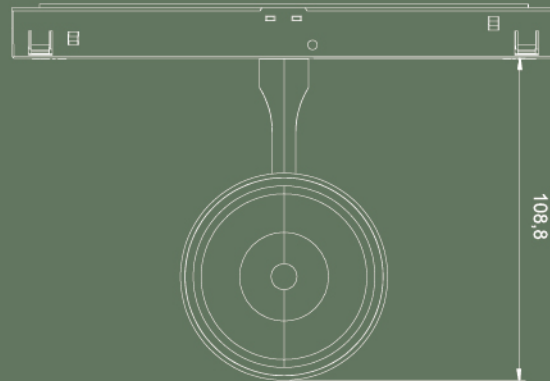

CE

BPMLighting®

Let's get brighter

SLIM PATRICIA L

FOR ALARIK SLIM

SLIM PATRICIA L T1546

ENERGY LABEL

SLIM PATRICIA

The luminaire contains built-in LED lamps.

A++
A+
A
B
C
D
F

LED

The LED-lamps cannot be changed in the luminaire.

874/2012

POWER	22W	EFFICIENCY	LUMENS
		EFF 2700K: 92 lm/w	2700K lm: 2038 lm
		EFF 3000K: 104 lm/w	3000K lm: 2254 lm
		EFF 4000K: 105 lm/w	4000K lm: 2320 lm