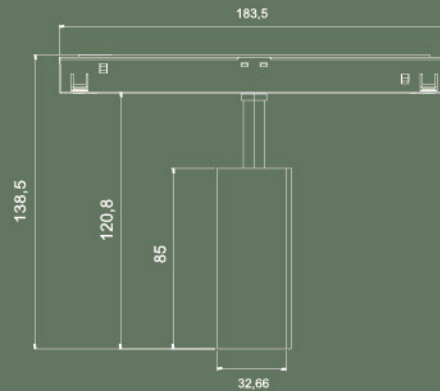

SLIM PATRICIA S 11544