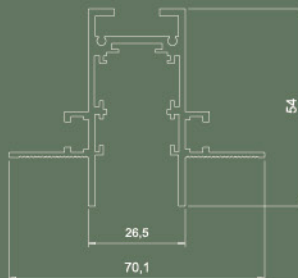

Let's get brighter

ALARIK SLIM

Infinite possibilities in mini version

GENERAL DETAILS

REFERENCE:	20224
INSTALLATION:	Trimless | Surface | Pendant
EXTERNAL FINISH:	White · Black
MATERIAL:	Aluminium
IP DEGREE:	IP40
IK:	IK06
FORM:	Square
REGULATION:	DALI | 1..10
UTILIZATION:	Indoor
WARRANTY:	5 years

GENERAL DIMENSIONS

20224.SR	: 26.5 X 54 X L mm.
20224.PN	: 26.5 X 54 X L mm.
20224.TR	: ext (70.1 X 54) 26.5 X 54 X L mm.

MAXIMUM CABLE LENGTH 3000 mm

20224.TR

20224.SR
20224.PN

20224.SR
20224.PN

ENERGY LABEL

20224.TR