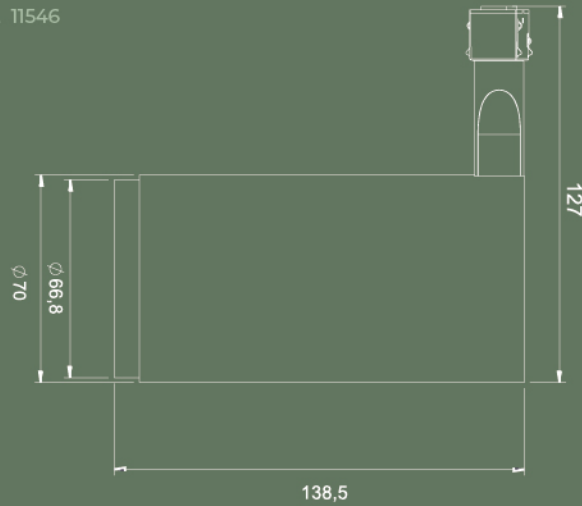

SLIM PATRICIA L T1546