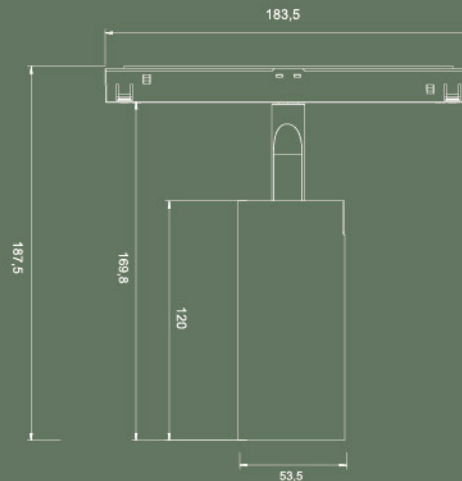

POWER	8W	EFFICIENCY	LUMENS
		EFF 2700K: 75 lm/w	2700K lm: 579 lm
		EFF 3000K: 79 lm/w	3000K lm: 607 lm
		EFF 4000K: 90 lm/w	4000K lm: 695 lm

SLIM PATRICIA M 11545