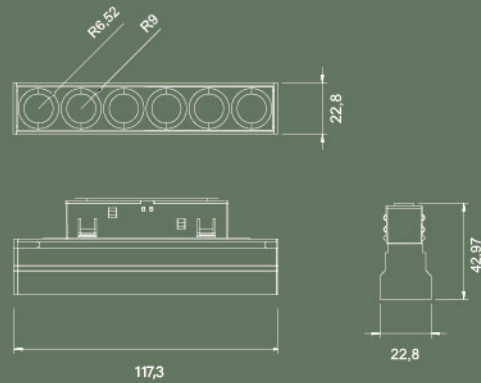

POWER	9 W	EFFICIENCY		LUMENS	
		EFF 2700K:	74 lm/w	2700K lm:	660 lm
		EFF 3000K:	83 lm/w	3000K lm:	750 lm
		EFF 4000K:	93 lm/w	4000K lm:	827 lm

ENERGY LABEL

BPM Lighting SLIM LENSES

The luminaire contains built-in LED lamps.

A+
A
C
D
F

LED

The LED-lamps cannot be changed in the luminaire.

874/2012